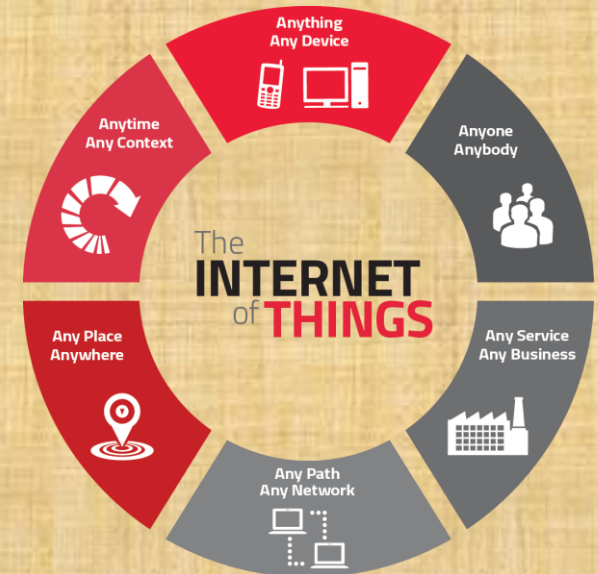

WHO CAN APPLY?

- Faculty Members
- Research Scholars
- M.Tech Students
- B.Tech final year Students
- Software Engineers

TOPICS FOR FDP:

1. Introduction to IOT
2. The Role of Sensors in IoT Applications
3. IoT Sensor Data Platforms
4. Sensor List and Protocols
5. IOT Communication Models
6. Security Issues
7. IOT Security Challenges

**FACULTY DEVELOPMENT PROGRAMME
ON
INTERNET OF THINGS AND SENSORS FOR ALL
ENGINEERING APPLICATIONS**
14th to 19th JUNE-2017
Conducted BY ELECTRONICS & ICT ACADEMY
**NATIONAL INSTITUTE OF TECHNOLOGY-
WARANGAL**